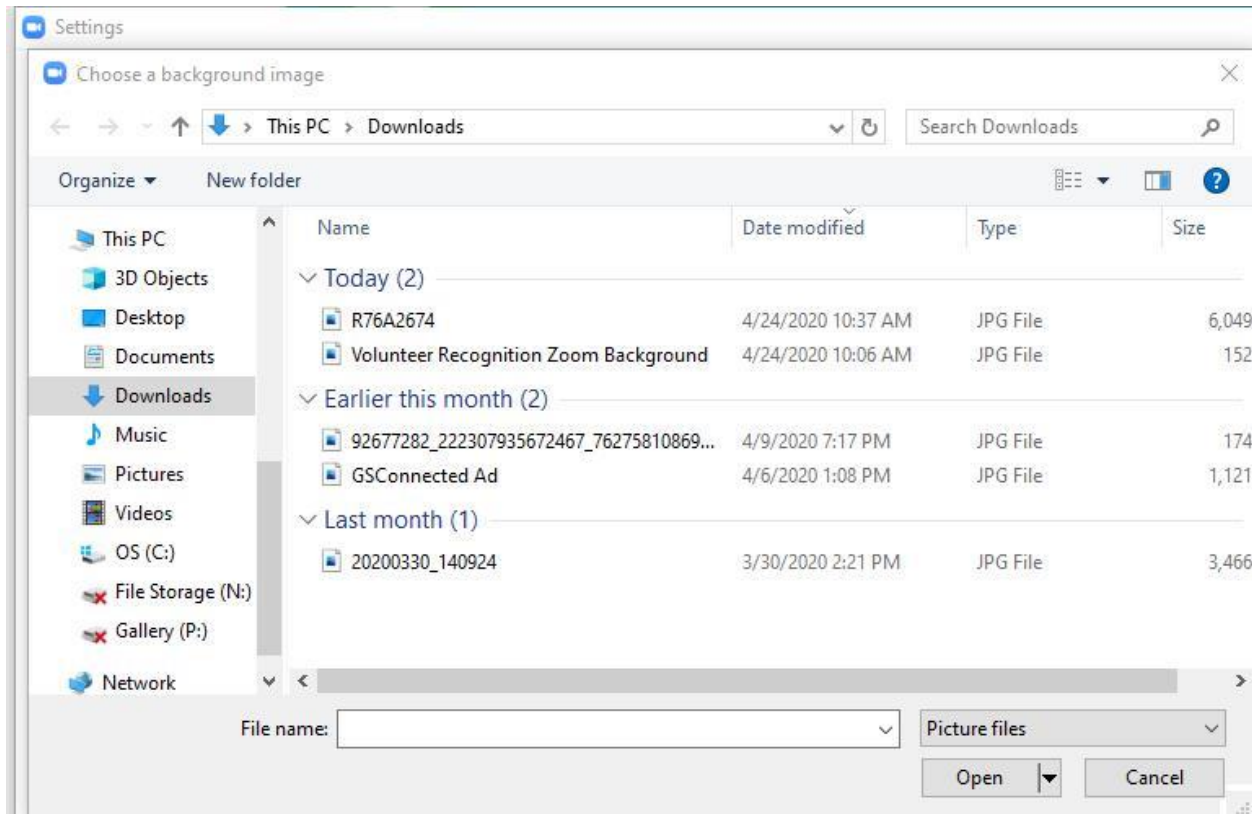

Directions for Virtual Wallpaper:

-On a laptop (desktop) - go to the bottom menu bar

-click the ^ beside Stop Video where the camera is

-Choose 'choose virtual background'.

-Then you will get to this screen

-Click the plus sign underneath your screen beside the words “choose virtual background”

-Select Add Image

-Upload the file you want to use