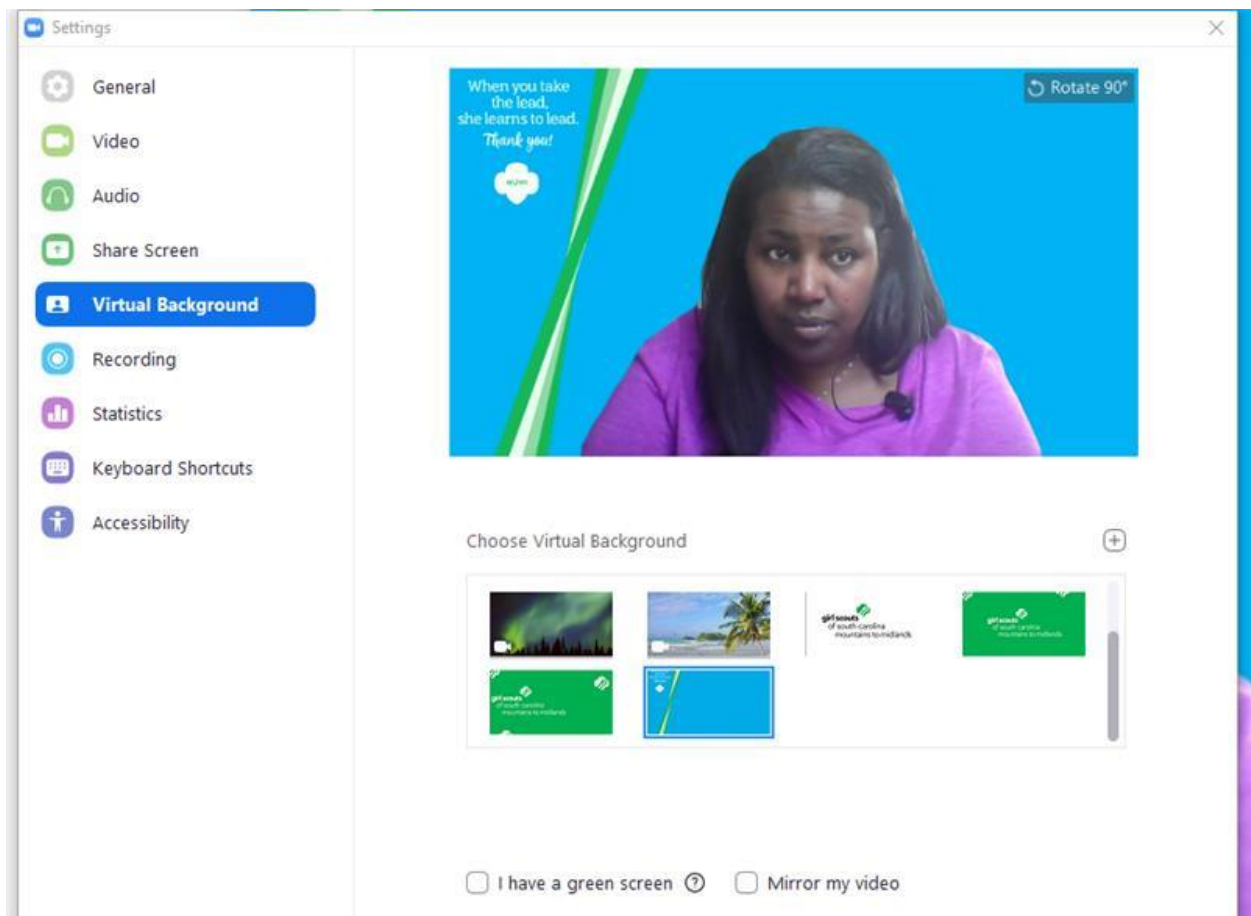

Directions for Virtual Wallpaper:

-On a laptop (desktop) - go to the bottom menu bar

-click the ^ beside Stop Video where the camera is

-Choose 'choose virtual background'.

-Then you will get to this screen

-Click the plus sign underneath your screen beside the words “choose virtual background”

-Select Add Image

-Upload the file you want to use